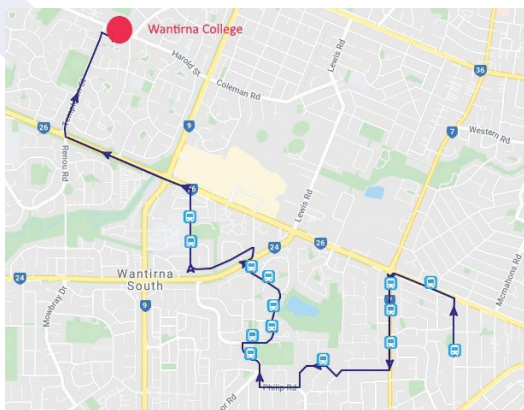

Afternoon service

Departs the College at 3:30 PM
Travels to Fonteyn Drive & High Street Road via Argyle Way arriving by 3:45 PM

Sovereign Crest Blvd to Wantirna College (Route no. 1073)

Afternoon service

Departs the College at 3:25 PM
Travels to Lakesfield Drive & Napoleon Road via Windermere Drive and Mountain Gate Shopping Centre arriving by 4:00 PM

Kent Park Primary to Wantirna South Primary to Wantirna College (Route no. 1087)

Afternoon service

Departs the college at 3:30 PM
Travels to Burwood Highway and Scoresby Road via the intersection of Wallace Road and High Street Road arriving by 3:55 PM

Other Bus Routes Used by Students

• **738** - Mitcham - Knox City via Knox Private Hospital, Wantirna College:

Picks and drops students at the bus stop on Harold Street near the main car park.

• **737** - Croydon - Monash University via Boronia, Knox City Shopping Centre, Glen Waverley