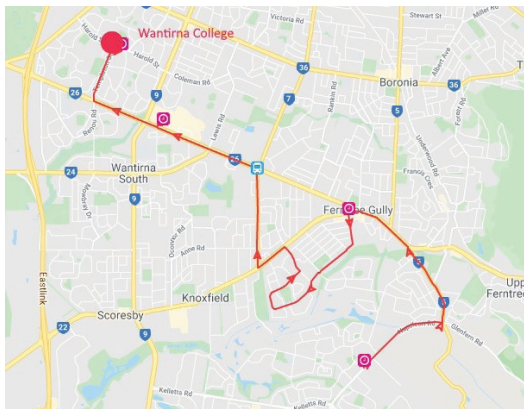

Wantirna College Bus Routes

All services will pick up and set down as requested at any designated PTV bus stop along the routes. These services are part of the PTV network and operate on MYKI cards.

Fonteyn Drive & High St to Wantirna College (Route no. 1092)

Afternoon service

Departs the College at 3:30 PM
Travels to Fonteyn Drive & High Street Road via Argyle Way arriving by 3:45 PM

Sovereign Crest Blvd to Wantirna College (Route no. 1073)

Afternoon service

Departs the College at 3:25 PM
Travels to Lakesfield Drive & Napoleon Road via Windermere Drive and Mountain Gate Shopping Centre arriving by 4:00 PM

Kent Park Primary to Wantirna South Primary to Wantirna College (Route no. 1087)

• **738** - Mitcham - Knox City via Knox Private Hospital, Wantirna College:

Picks and drops students at the bus stop on Harold Street near the main car park.

• **737** - Croydon - Monash University via Boronia, Knox City Shopping Centre, Glen Waverley