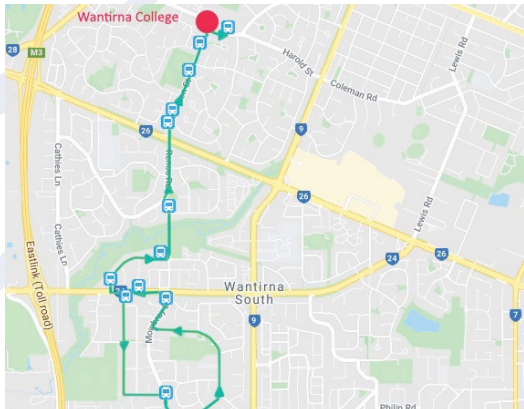

Wantirna College Bus Routes

All services will pick up and set down as requested at any designated PTV bus stop along the routes. These services are part of the PTV network and operate on MYKI cards.

Fonteyn Drive & High St to Wantirna College (Route no. 1092)

Afternoon service

Departs the College at 3:30 PM
Travels to Fonteyn Drive & High Street Road via Argyle Way arriving by 3:45 PM

Sovereign Crest Blvd to Wantirna College (Route no. 1073)

Afternoon service

Departs the College at 3:25 PM
Travels to Lakesfield Drive & Napoleon Road via Windermere Drive and Mountain Gate Shopping Centre arriving by 4:00 PM

Kent Park Primary to Wantirna South Primary to Wantirna College (Route no. 1087)

• **738** - Mitcham - Knox City via Knox Private Hospital, Wantirna College:

Picks and drops students at the bus stop on Harold Street near the main car park.

• **737** - Croydon - Monash University via Boronia, Knox City Shopping Centre, Glen Waverley